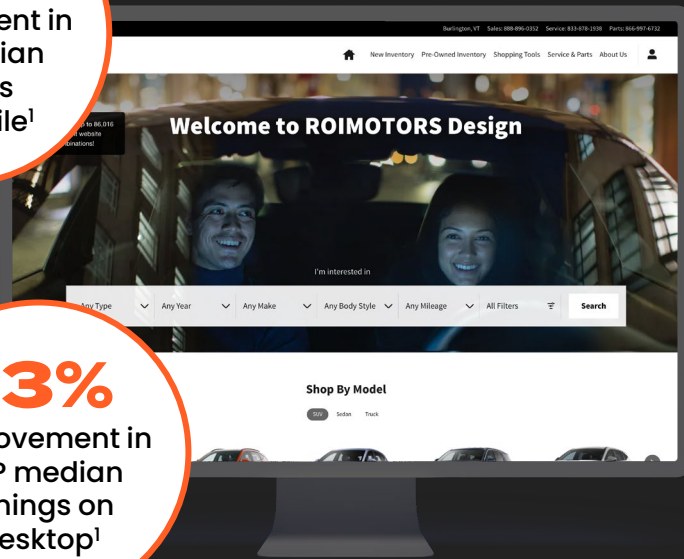

SPEED DRIVES PERFORMANCE

Dealer.com Websites provide a smoother, faster user experience with improved load times, superior performance, and innovative design templates that boost engagement and satisfaction.

FASTER THAN EVER, BETTER THAN EVER

20%
improvement in
LCP median
timings
on mobile¹

13%
improvement in
LCP median
timings on
desktop¹

A smooth and fast site performance is key to engaging shoppers and driving action.